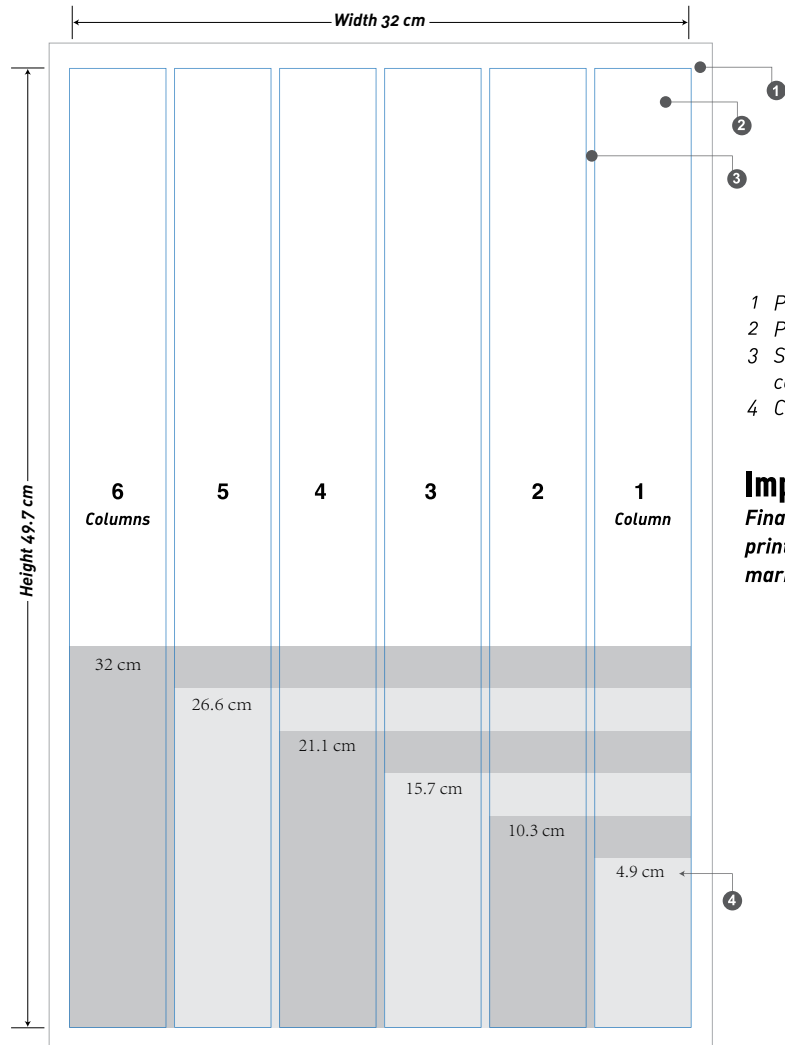

ARAB NEWS

The Voice of a Changing Region

Arab News

All prices are in Saudi Riyals

| Ad Size | Ad position | B/W | Color |
|-----------------------|---------------------|---------|---------|
| Single cm / Column | Front Page | | 330 |
| | Back Page | | 280 |
| | Inside Page | 163 | 253 |
| | Page 3 | 199 | 309 |
| Full Page | Inside Page | 48,900 | 75,900 |
| Half Page | Inside Page | 24,450 | 37,950 |
| Quarter Page | Inside Page | 12,225 | 18,975 |
| Half Page | Front Page | | 57,750 |
| Quarter Page | Front Page | | 28,875 |
| Full Page | Back Page | | 98,000 |
| Half Page | Back Page | | 49,000 |
| Quarter Page | Back Page | | 24,500 |
| DPS | Center of Newspaper | 104,646 | 162,426 |

Arab News - Daily Issue

Artwork sizes for: **ARAB NEWS**
The Face of a Changing Region

Page Specifications

Important Note:
 Final artwork for
 printing without crop
 marks,

Double Page Spread
 Width 65.5 cm x Height 49.7 cm

Half Double Page Spread
 Width 65.5 cm x Height 24.8 cm

Full Page
 Width 32 cm x Height 49.7 cm

Quarter Page
 Width 15.7 cm x Height 24.8 cm

Half Page Vertical
 Width 15.7 cm x Height 49.7 cm

Half Page Horizontal
 Width 32 cm x Height 24.8 cm