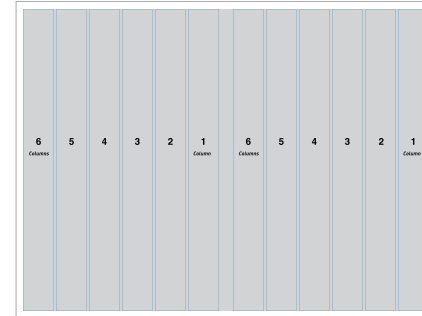

Arab News - Daily Issue

Artwork sizes for: **ARAB NEWS**
The Face of a Changing Region

Page Specifications

Important Note:
 Final artwork for
 printing without crop
 marks,

Double Page Spread
 Width 65.5 cm x Height 49.7 cm

Half Double Page Spread
 Width 65.5 cm x Height 24.8 cm

Full Page
 Width 32 cm x Height 49.7 cm

Quarter Page
 Width 15.7 cm x Height 24.8 cm

Half Page Vertical
 Width 15.7 cm x Height 49.7 cm

Half Page Horizontal
 Width 32 cm x Height 24.8 cm